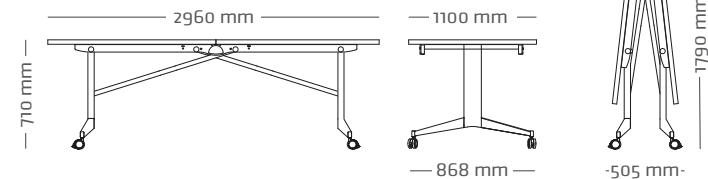

Whiteboard flipchart

A stand-up setting can be created within a minute thanks to the lightweight folding system, which transforms the table into a flip-over whiteboard.